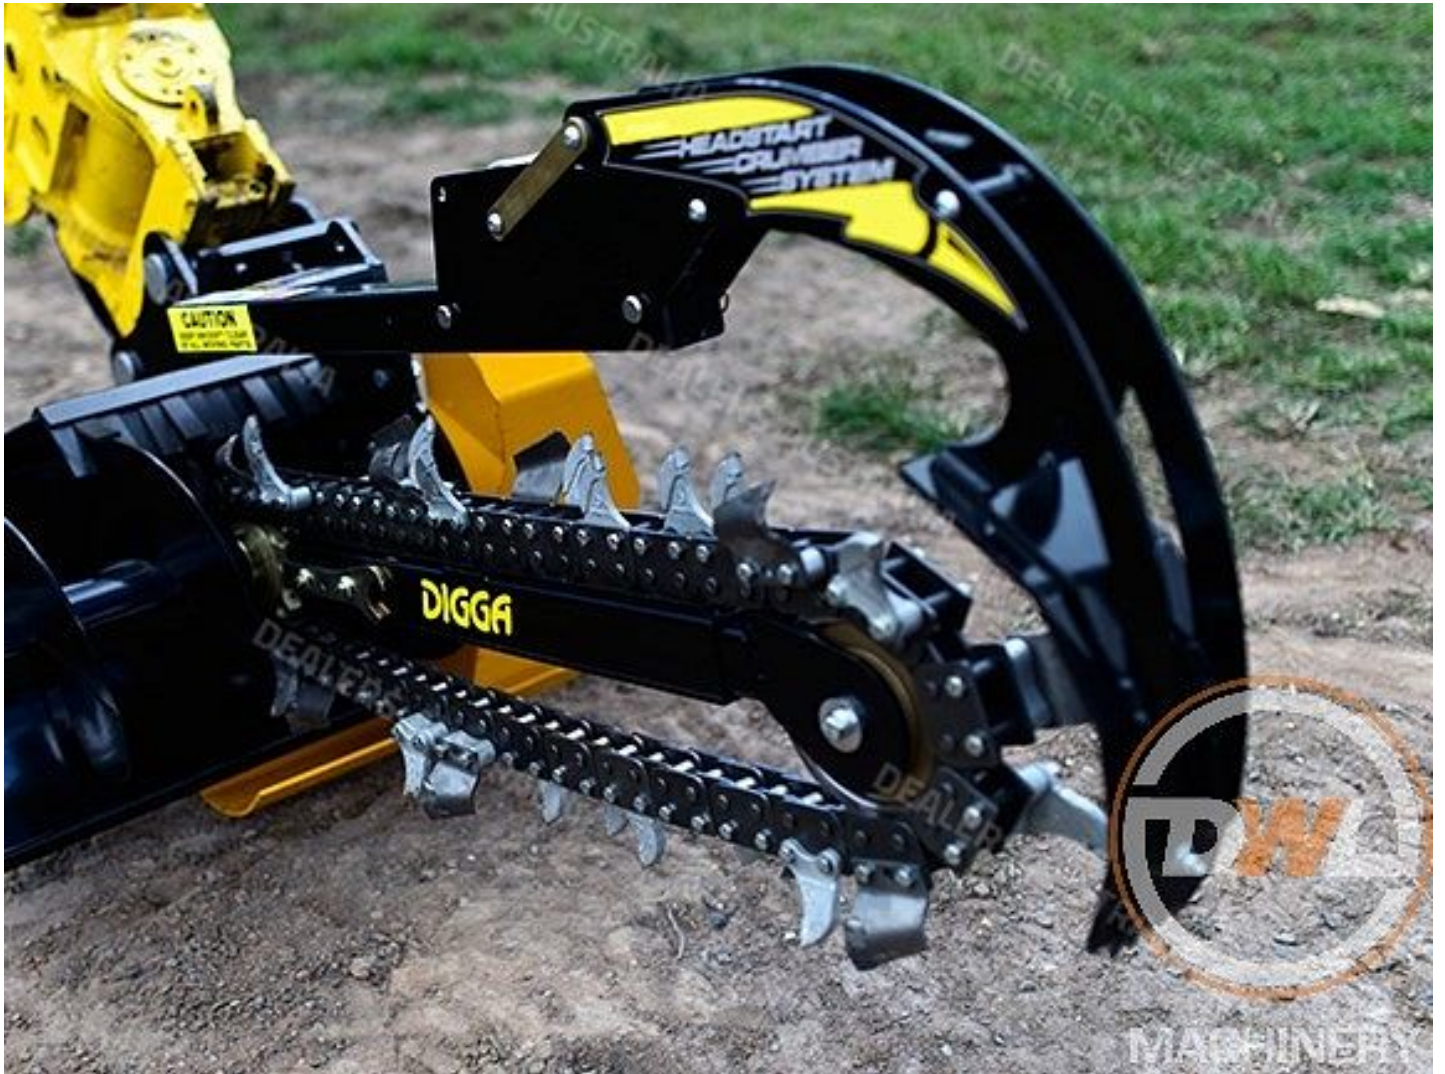

3 YEAR WARRANTY AUSTRALIAN MADE HEAVY DUTY GRAPPLE 2 CHAIN OPTIONS ADVANCED DESIGN ADJUSTABLE SKID FEET	3 YEAR WARRANTY AUSTRALIAN MADE HEAVY DUTY GRAPPLE 2 CHAIN OPTIONS ADVANCED DESIGN ADJUSTABLE SKID FEET	HEAVY DUTY GRAPPLE 2 CHAIN OPTIONS ADVANCED DESIGN 180° DETACHABLE SPINE ARM	TRENCHERS TO SUIT MACHINES UP TO 8 TONS NEW AVAILABLE