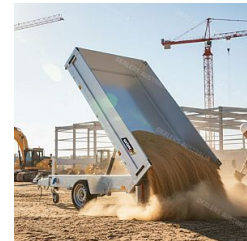

2026 Variant 1815 T2 1800 kg 1-Way Tipper Trailer

Details

Price:	$11,375 Inc. GST
Dealer Stock #:	VAR/1815T230L
New / Used:	Dealer New