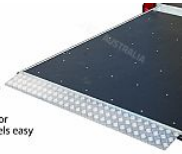

RAMP RAIL

Order your accessories from your dealer

REAR RAMP