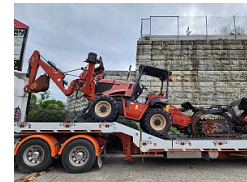

Ditch Witch RT100 Trencher (Stock No. 94759)

Details

Price:	POA
Dealer Stock #:	Ditch Witch RT100 (Stock No. 94759)
New / Used:	Dealer Used

Seller Details

Name:	Southern Tool + Equipment
Phone:	(07) 3177 7347
State:	QLD
Suburb:	DARRA
Postcode:	4076

Description

Ditch Witch RT100 Trencher (Stock No. 94759) * This model is a popular alternative to the RT120 - 1243 Hours app. - 2015 Year Model - M910 Trencher, A920 Backhoe, Backfill Blade Work to do be done within price - 1000 hour service - All new filters - General check - Supply operators manual Below machine pre-delivery work included in the price of this machine - Supply parts and operators manuals in hard copy - Grease machine - Fill with 1/2 tank of diesel - Final paint touch up and wash down - Final run and load test of machine in our workshop Wholesale Price ---- \$POA+GST including all above to process this machine through our workshop Due to staff shortages, inspections are by prior arrangement only