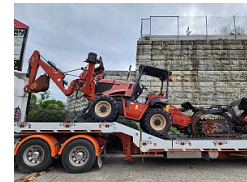

# Ditch Witch RT100 Trencher (Stock No. 94759)