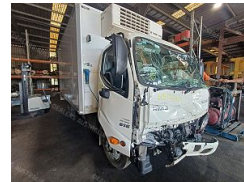

2021 Hino 616 - 300 Series

Details

Price:	\$49 Inc. GST
Dealer Stock #:	7104
New / Used:	Dealer Used

Seller Details

**WANLESS**
TRUCK PARTS & TYRES - TRUCK DISMANTLING SPECIALISTS

- Engines, Gearbox & Differentials
- New Tyres • Fitting Available
- Truck & Trailer Sales & Used parts

Name:	Wanless Truck Parts
Phone:	(07) 3177 7354
Dealer License No:	1005239
State:	QLD
Suburb:	Coopers Plains
Postcode:	4108

Description

2021 HINO DUTRO 616 300 SERIES REFRIDGERATED PAN AUTO TRANSMISSION NO4C-WL ENGINE WITH LOW KLMS FRIDGE FREEZER BODY WITH 240 VOLT STAND BY UNIT NOW WRECKING

Product Details

Price	\$49
Type	Dealer Used
Year	2021
Odometer	123,000 km
Make	Hino
Model	616 - 300 Series
Registration Date	11 December 2023

Further Details

configuration	4x2
Model Specific	300 SERIES 616
Truck Config	4x2
Susp Options	Spring
Cab Option	Cab over standard
Item Condition	Wrecking
GVM	4500
Engine Make	NO4C-WL
Eng Type	Diesel
Transmission	Automatic
Body Make	FRIDGE FREEZER BODY 240 VOLT STAND BY UNIT
Fridge	YES
External Colour	WHITE