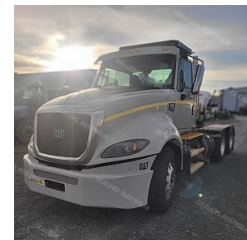

2014 CATERPILLAR CT630

Details

Price: POA
 Dealer Stock #: 150103567702
 New / Used: Dealer Used

Seller Details

Name: Echuca Moama Truck
Wrecking
 State: NSW
 Suburb: Moama
 Postcode: 2731

Description

CAT C15 Acert engine Road ranger FOE22918B transmission on Hendrickson Primax suspension with Rockwell 46/160 diffs 3.91 ratio now wrecking

Product Details

Type: Dealer Used
 Year: 2014
 Make: CATERPILLAR
 Model: CT630
 Registration: N/A
 Date: