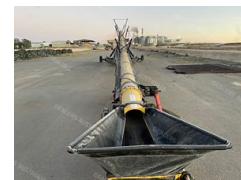

Convey-All TCH-14120 Grain Auger

Details

Price: $110,000 Inc. GST
Dealer Stock #: BE04584
New / Used: Dealer Used