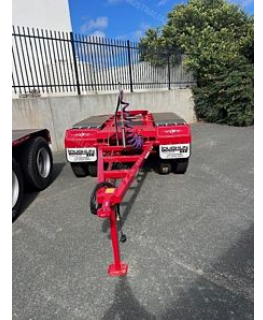

2025 Loughlin Dolly

Details

Price: POA
 Dealer Stock #: 01078
 New / Used: Dealer New

Seller Details

Name: Loughlin Transport Equipment
 Phone: (07) 3177 7335
 Dealer License No: 717223
 State: QLD
 Suburb: Torrington
 Postcode: 4350

Sales Representatives

Ken Phipps
 Ben loughlin

Description

2025 Loughlin Tri axle Dolly, K Hitch Grease T/Table, K hitch Spring suspension & axles, on T/less tyres & steel rims, 10 stud ,LED lights, Rubber flex guards, Available 30 working days

Product Details

Type: Dealer New
 Year: 2025
 Make: Loughlin
 Model: Dolly
 Registration Date: 15 July 2022

Further Details

configuration: Tri Axle
 Trailer Config: Tri Axle
 Susp Options: Spring
 Item Condition: Excellent